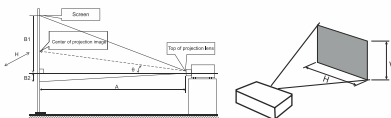

Specifications

General Specifications		I/O	
Type	MV-E46WL	VGA IN	*1
Brightness	4,600 Lumens	VGA OUT	*1
Display panel	3x0.59" with MLA	HDMI 1	*1
Display technology	Liquid Crystal Display Technology	HDMI 2	*1
Resolution	WXGA (1280x800)	VIDEO IN	*1
Light Source Life	20,000 Hours	AUDIO IN (mini jack, 3.5mm)	*1
F	1.6-1.76	AUDIO IN (Audio L/R)	*1
f	19.158-23.018mm	USB-A (SVDG/L5A)	*1
Zoom&Focus	Manual	USB-B	*1
Throw ratio	1.48-1.78 : 1	Rs232	*1
Zoom ratio	1.2x optics	LAN	*1
Screen size	90-300 inch		
Contrast ratio	5,000,000:1	Other Specifications	
Noise (dB)	Normal: 37dB, ECO1: 30dB	Speaker	16W*1
Aspect ratio	16:10 (standard); 4:3 (Compatible)	Power	100-240V @ 50/60Hz
		High altitude	1.700m-3.000m
		Keystone	V+3D H+3D 4-Corner
		360 Projection	Yes

Dimensions & Weight

Dimension (WxDxH mm)	390*294*127
Net weight	5 Kg

MV-E46WL

Projection Distance