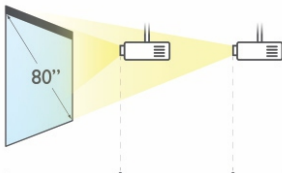

16W Speakers with Outstanding Performance

The sound produced is very clear and provides an excellent listening experience. The sound produced can even cover a large

WXGA Resolution

WXGA carries a resolution of 1280 x 800 pixels, the resolution of WXGA equals 1,024,000 pixels. The wider the projection view, the more real and eye-catching the resulting image will be.

1.2X Zoom Lens

It covers 1.2X zoom lenses, with a wider range of installation positions to suitable for various installation environments

5,000,000:1 Dynamic Contrast

Ensure that every detail of picture, including the dark parts of the picture, can fully express its level, bringing you rich and delicate visual enjoyment.